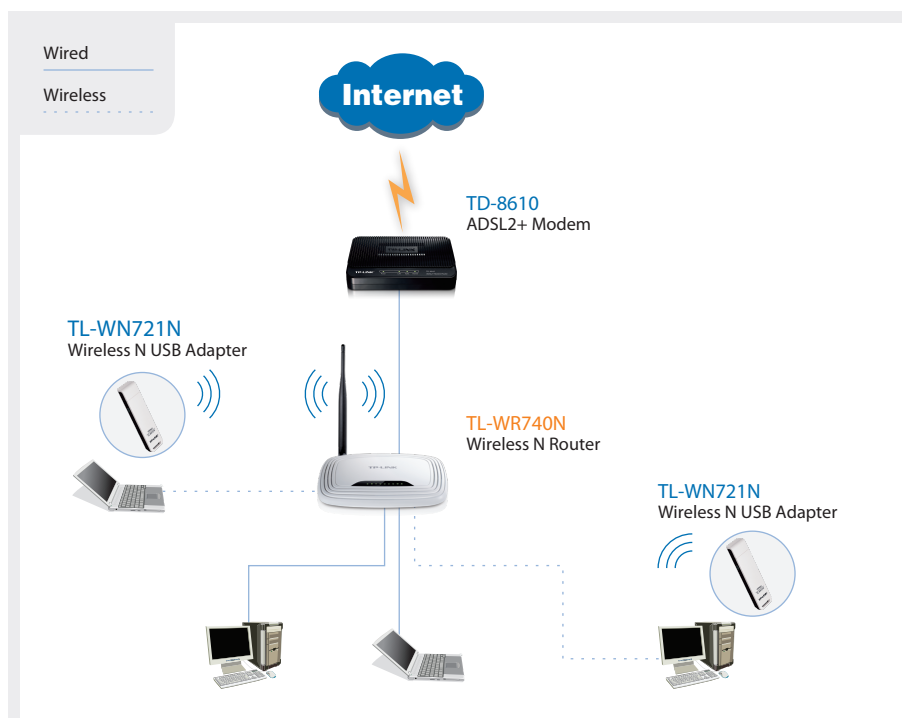

Specifications:

Standards	IEEE 802.11g IEEE 802.11b With some n features
Interface	4 10/100M Auto-Sensing RJ45 LAN Port(Auto MDI/MDIX) 1 10/100M Auto-Sensing RJ45 WAN Port(Auto MDI/MDIX)
Wireless Signal Rates	Up to 150Mbps
Frequency Range	2.4-2.4835GHz
EIRP	<20dBm(EIRP)
Wireless Functions	Enable/Disable Wireless Radio, WDS Bridge, WMM, Wireless Statistics
Receiver Sensitivity	130M: -68dBm@10% PER 54M: -68dBm@10% PER 11M: -85dBm@8% PER 6M: -88dBm@10% PER 1M: -90dBm@8% PER
Antenna Type	5dBi Fixed Omni Directional Antenna
Software Functions	NAT, DoS Firewall, DHCP
Access Control	Parental Control, Local Management Control, Host List, Access Schedule, Rule Management
Operating temperature	0°C~40°C (32°F~104°F)
Storage temperature	-40°C~70°C (-40°F~158°F)
Operating humidity	10% ~ 90%, Non-Condensing
Storage humidity	5%~90%, Non-Condensing
Dimensions	6.9 x 4.6 x 1.3 in. (174 x 118 x 33 mm)

Diagram:

Package:

- Wireless N router TL-WR740N
- Power Adapter
- RJ-45 Ethernet Cable
- Resource CD
- Quick Setup Guide

Related products:

- ADSL2+ Modem TD-8610
- Wireless N USB Adapter TL-WN721N